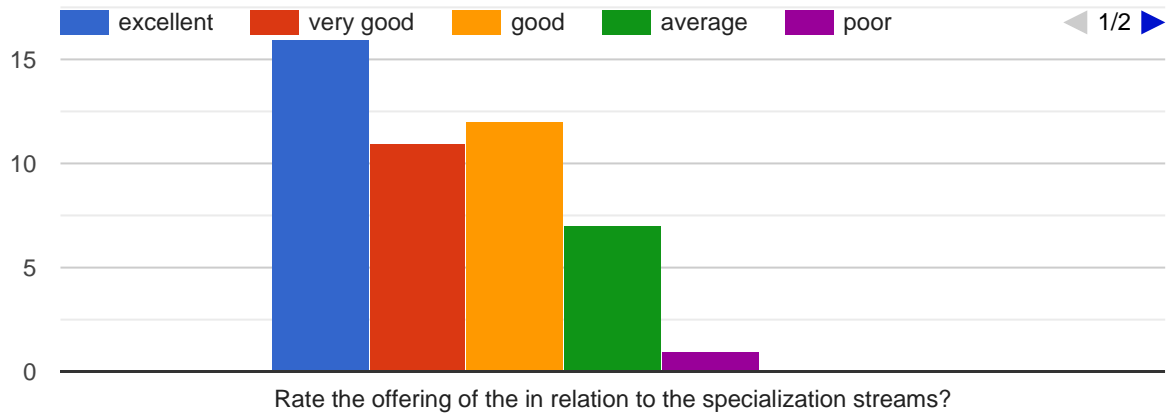

2020 - 2021 Proforma for Employees Feedback on curriculum for the year 2020-21

48 responses

[Publish analytics](#)

Question 1

Question 2

Question 3

Question 4

Question 5