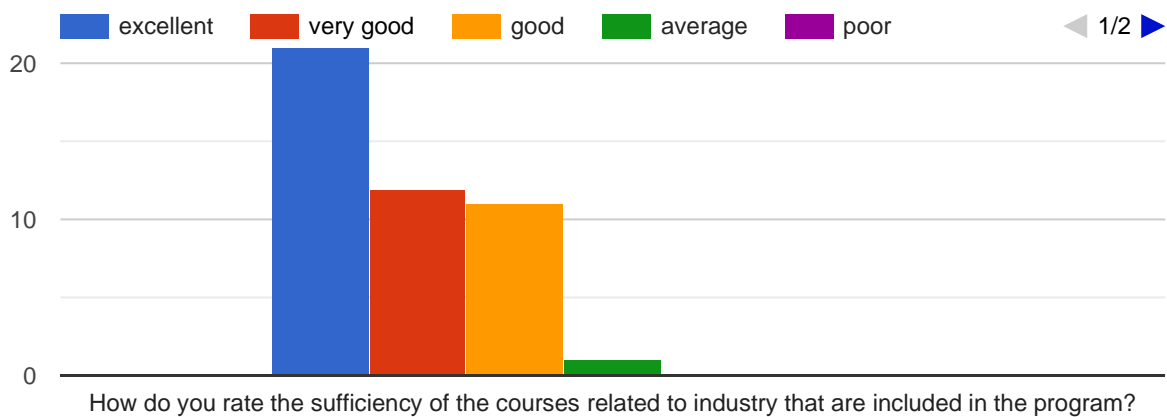

2020 - 2021 Proforma for Employees Feedback on curriculum for the year 2020-21

48 responses

[Publish analytics](#)

Question 1

Question 2

Question 3

Question 4

Question 5