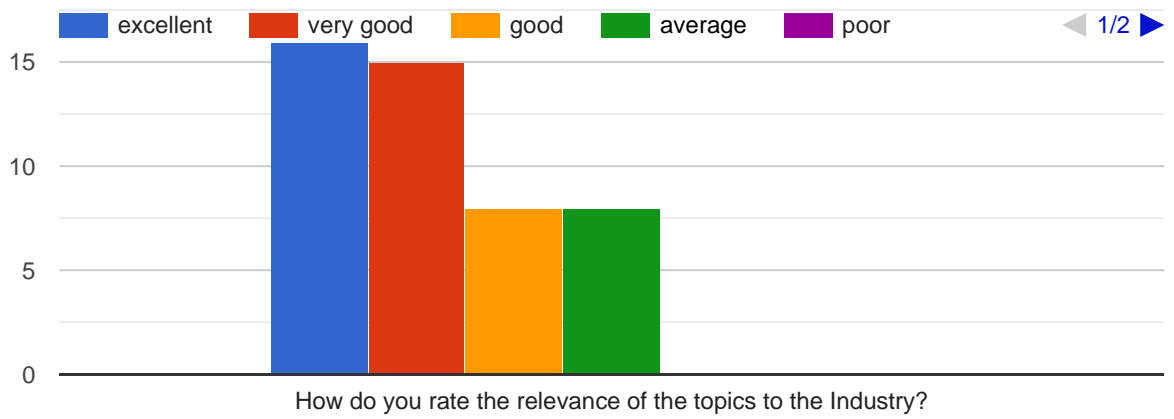

2020 - 2021 Proforma for Employees Feedback on curriculum for the year 2020-21

48 responses

[Publish analytics](#)

Question 1

Question 2

Question 3

Question 4

Question 5