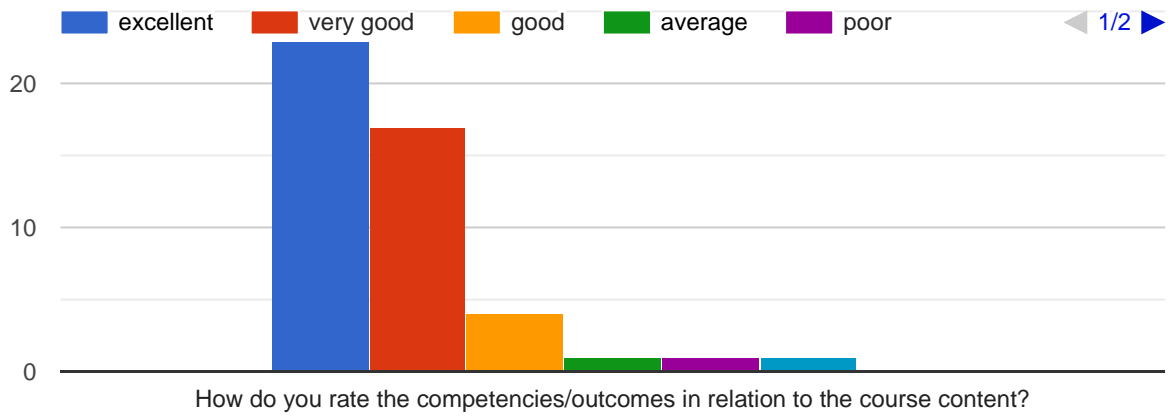

2020 - 2021 Proforma for Employees Feedback on curriculum for the year 2020-21

48 responses

[Publish analytics](#)

Question 1

Question 2

Question 3

Question 4

Question 5