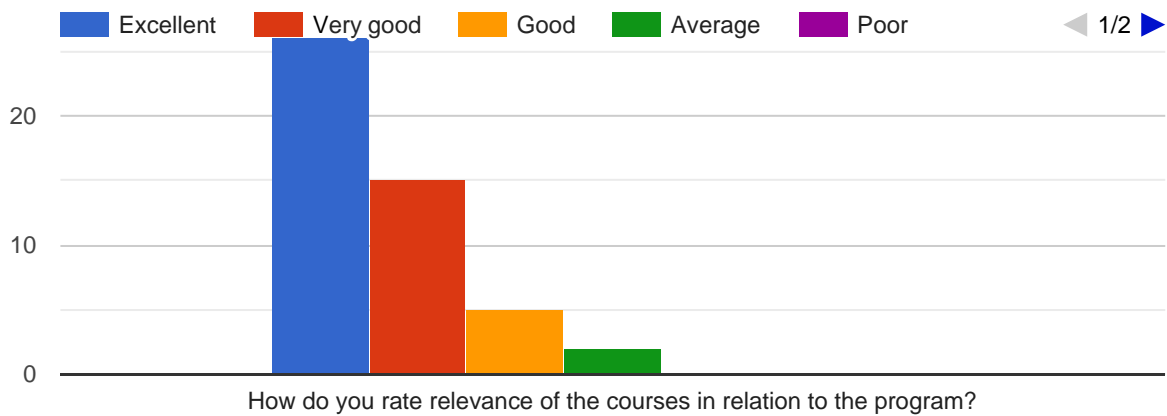

2020 - 2021 Proforma for Employees Feedback on curriculum for the year 2020-21

48 responses

[Publish analytics](#)

Question 1

Question 2

Question 3

Question 4

Question 5