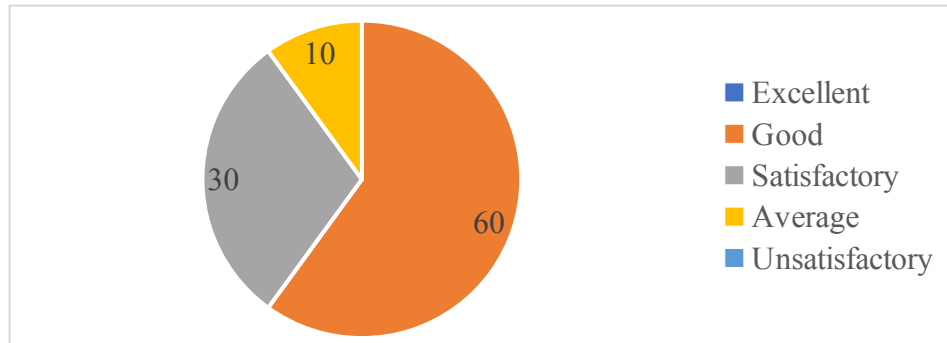

ANNAMACHARYA INSTITUTE OF TECHNOLOGY AND SCIENCES

(Autonomous)

Department of Artificial Intelligence & Machine Learning

(2022-2023)

PARENT FEEDBACK ON FACILITIES

1. Library & Reading Room?

10 responses

2. Canteen?