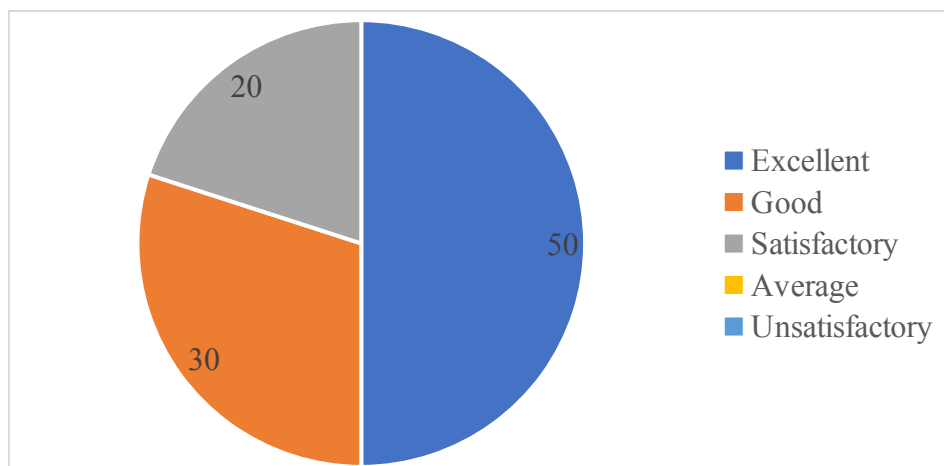

3. Drinking Water?

10 responses