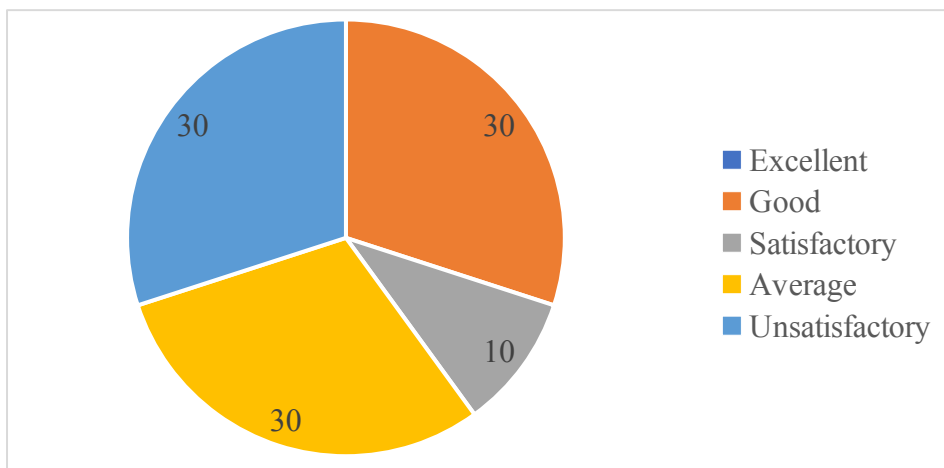

2. Canteen?

10 responses